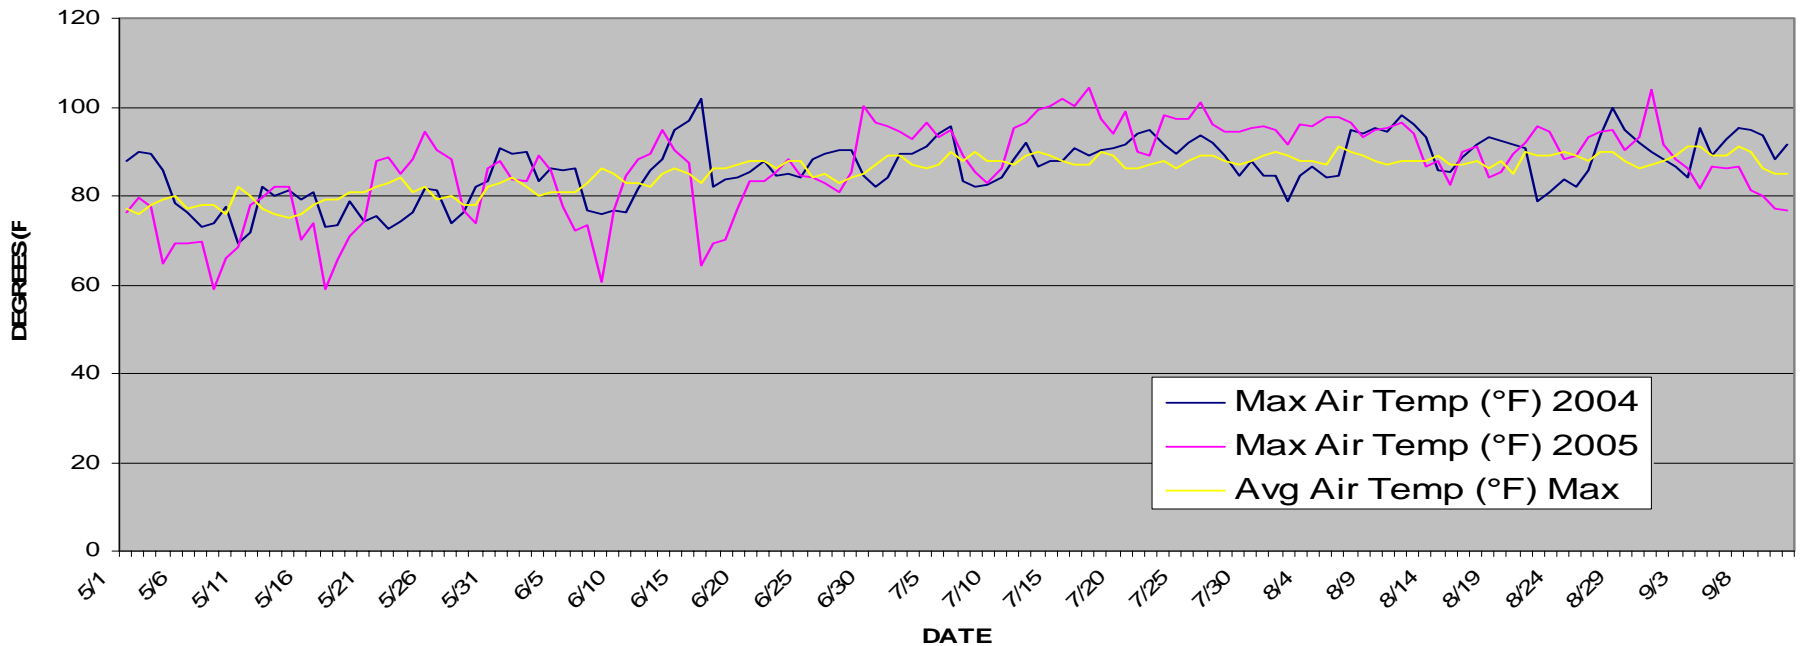

Olive Fruit Fly Observations, 2004, 2005 and plans for 2006

Bill Krueger

UCCE Glenn and Tehama
Counties

2004 McPhail Trap Catches

Glenn Co. UCCE

2004 Sticky Trap Catches

Glenn Co. UCCE

Maximum Air Temperatures for Orland, CA (From May 1-Sept. 11)

2005 McPhail Trap Catches GCCE

◆ Male
◆ Female

2005 McPhail Trap Catches (Untreated Olive Orchards monitored by GCCE)

◆ M&F

Plans for 2006

- Monitor OFF in 4 locations
 - Two in Glenn County and two in Tehama County
- Use Plastic McPhail traps
- Post information to web site weekly
 - ceglenn.ucdavis.edu