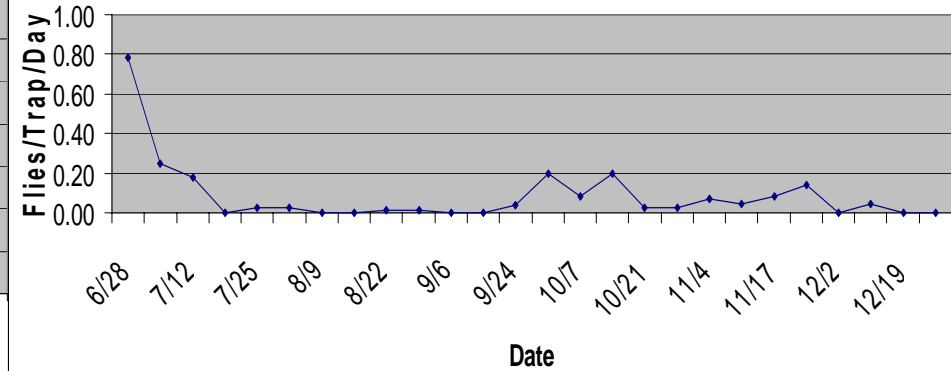

Olive Fruit Fly Observations, 2004, 2005 and plans for 2006

Bill Krueger

UCCE Glenn and Tehama
Counties

2004 McPhail Trap Catches

Glenn Co. UCCE

2004 Sticky Trap Catches

Glenn Co. UCCE

Maximum Air Temperatures for Orland, CA (From May 1-Sept. 11)

2005 McPhail Trap Catches GCCE

◆ Male
◆ Female

2005 McPhail Trap Catches (Untreated Olive Orchards monitored by GCCE)

◆ M&F

Plans for 2006

- Monitor OFF in 4 locations
 - Two in Glenn County and two in Tehama County
- Use Plastic McPhail traps
- Post information to web site weekly
 - ceglenn.ucdavis.edu