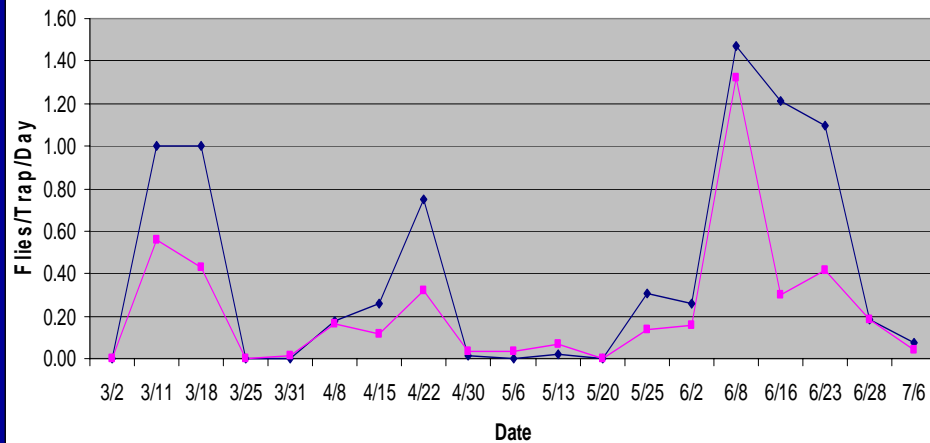

Olive Fruit Fly Observations, 2004, 2005 and plans for 2006

Bill Krueger

UCCE Glenn and Tehama
Counties

2004 McPhail Trap Catches

Glenn Co. UCCE

2004 Sticky Trap Catches

Glenn Co. UCCE

Maximum Air Temperatures for Orland, CA (From May 1-Sept. 11)

2005 McPhail Trap Catches GCCE

◆ Male
◆ Female

2005 McPhail Trap Catches (Untreated Olive Orchards monitored by GCCE)

◆ M&F

Plans for 2006

- Monitor OFF in 4 locations
 - Two in Glenn County and two in Tehama County
- Use Plastic McPhail traps
- Post information to web site weekly
 - ceglenn.ucdavis.edu