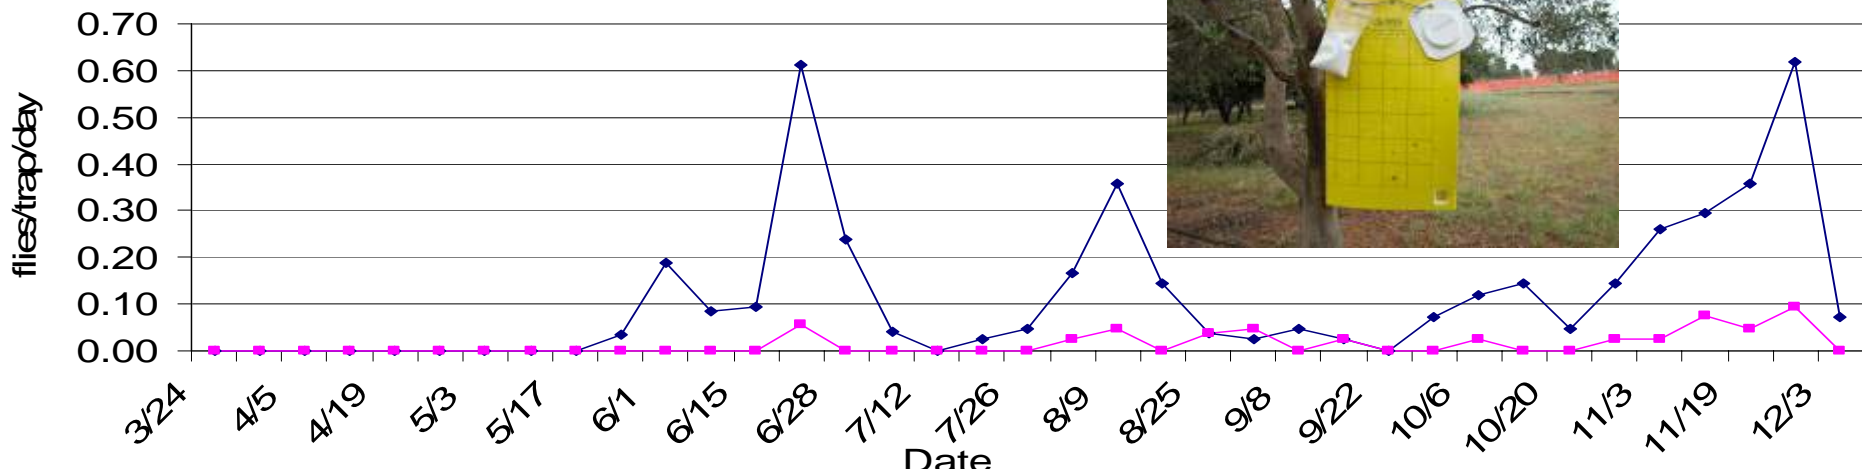

Olive Fruit Fly Observations, 2004, 2005 and plans for 2006

Bill Krueger

UCCE Glenn and Tehama
Counties

2004 McPhail Trap Catches

Glenn Co. UCCE

2004 Sticky Trap Catches

Glenn Co. UCCE

Maximum Air Temperatures for Orland, CA (From May 1-Sept. 11)

2005 McPhail Trap Catches GCCE

◆ Male
◆ Female

2005 McPhail Trap Catches (Untreated Olive Orchards monitored by GCCE)

◆ M&F

Plans for 2006

- Monitor OFF in 4 locations
 - Two in Glenn County and two in Tehama County
- Use Plastic McPhail traps
- Post information to web site weekly
 - ceglenn.ucdavis.edu