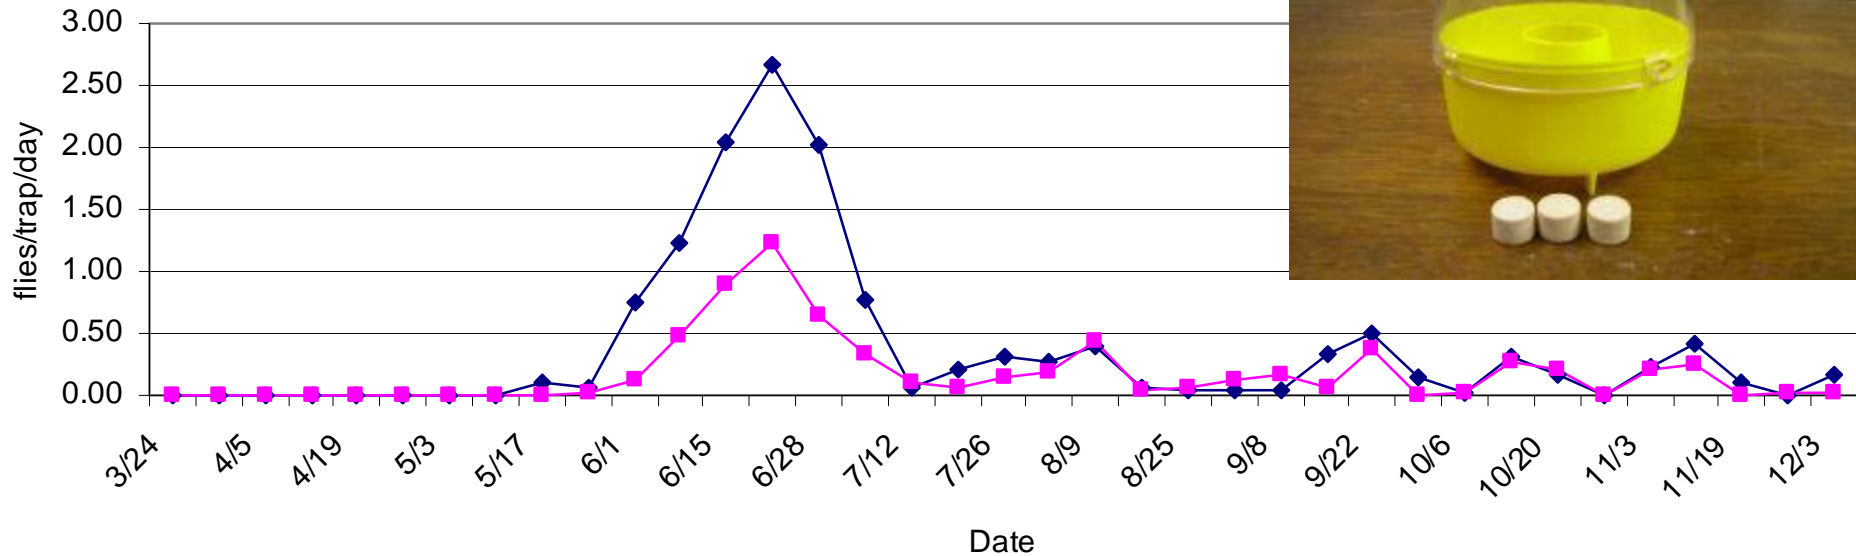

Olive Fruit Fly Observations, 2004, 2005 and plans for 2006

Bill Krueger

UCCE Glenn and Tehama
Counties

2004 McPhail Trap Catches

Glenn Co. UCCE

2004 Sticky Trap Catches

Glenn Co. UCCE

Maximum Air Temperatures for Orland, CA (From May 1-Sept. 11)

2005 McPhail Trap Catches GCCE

◆ Male
◆ Female

2005 McPhail Trap Catches (Untreated Olive Orchards monitored by GCCE)

◆ M&F

Plans for 2006

- Monitor OFF in 4 locations
 - Two in Glenn County and two in Tehama County
- Use Plastic McPhail traps
- Post information to web site weekly
 - ceglenn.ucdavis.edu